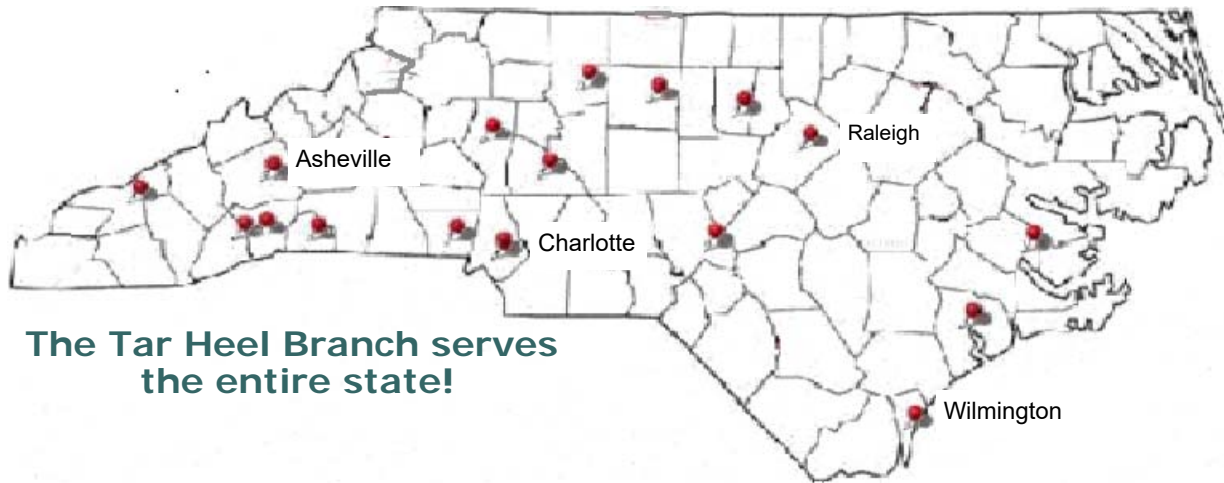

Current branch locations

For more details on all branches, see
www.aauwnc.org/branches/

Join Now!

The Tar Heel Branch serves the entire state!

About the branch

In 2008, AAUW of North Carolina established a new branch to serve the entire state. If you live near one of the communities noted on the map, please do check out the branch in your area. However, if you're based in one of the areas in between the current branches, or you have decided that participation in a community-based branch is not right for you at this time of your life, consider affiliating with the AAUW Tar Heel branch, a **statewide, virtual branch.**

What's new?

The branch has a very simple structure and complements the state structure in some of its functions.

We have no more than one formal meeting a year, with ways to participate without actually attending the meeting.

Local dues are kept low, joining the branch and state adds only $16 to a national membership..

With a commitment similar to an at-large member of the national organization, members will have the additional satisfaction of supporting AAUW in North Carolina.

What are the benefits?

You'll be part of AAUW's national community working for equity for women and girls, and you'll

Get connected to the state organization

- Get advocacy information about what's going on in Raleigh, not just DC.
- Support or apply for AAUW NC mini-grants for community projects.
- Support coalition such as NC Women United and NC Women Matter.
- Get all AAUW NC publications and information about state projects and the efforts of the community-based branches.
- Get access to the member section of the AAUW NC web site with directories of AAUW leaders across the state.

Get connected to AAUW members near you

- You'll have access to the branch roster and can find others near you who may wish to have an occasional event, project or fundraiser using AAUW's name. For example, take an issue to your local school board or march in the local MLK parade.
- Community branches will be able to contact you about their special events and issues.

Name _____

Address _____

Phone(s) _____

Email _____

Highest Degree/Field/Institution/Year awarded (or expected) _____

AAUW member ID (current/recently lapsed member) _____

Recruited by (who told you about AAUW?) _____

2017-2018 Dues

AAUW ($49), AAUW North Carolina ($11),
and the branch ($5).

Total of $65 through June 30 of the following year
Contact us to find out about occasional discounts.

Please check one	Dues
☐ Member of another AAUW NC branch Branch: _____	$5.00
☐ Other members with national AAUW expiration after 1/1/18	$16.00
☐ New members or those renewing through this branch. ($46 tax deductible)	$65.00
☐ New members at an event or offered a specific discount ($23 tax deductible)	$40.00

Make your check payable to
"AAUW Tar Heel Branch" and send to

Nancy Shoemaker
7009 Jeffrey Dr.
Raleigh, NC 27603

Want to join online?
See www.tarheel.aauwnc.org/join

**Special rates apply for college/university students
and some campus faculty/staff.**
Please contact us for details.